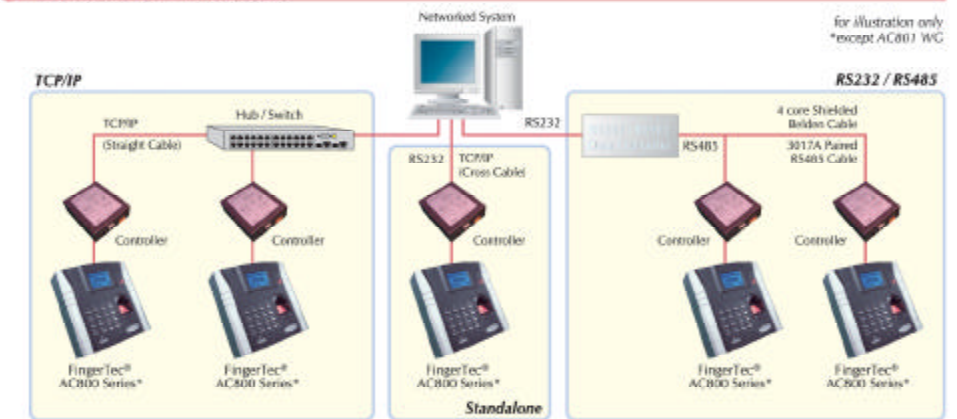

FINGERTEC AC800 series is definitely the perfect choice for today's business operations!

[FEATURES & BENEFITS]

- Ⓢ Manage one-to-many (1:N) identifications of 1000 templates (AC801), 1500 templates (AC802) and 2800 templates (AC803)
- Ⓢ Allow a maximum of 10 fingerprints enrollment per user
- Ⓢ Allow 360° rotation fingerprint placement
- Ⓢ Possess storage capacity of 30,000 (AC801), 100,000 (AC802) and 120,000 (AC803) transactions
- Ⓢ Offer easy enrollment and fast clocking system
- Ⓢ Equipped with built-in doorbell, voice greeting and door access system to ease operation
- Ⓢ Enable transactions download via RS232, RS485 or TCP/IP
- Ⓢ Complete with straightforward Windows based management software and built-in standard time and attendance features
- Ⓢ Improve management of human resources

One finger solves it all

Fingerprint Door Access & Time Attendance System

Model: AC801 / AC802 / AC803 / AC801 WG

One finger solves it all

[LAYOUT PLAN]

System Communication

Installation Diagram

[SPECIFICATIONS]

Size (mm)	150(L) x 145(H) x 38.5(W)
Identification Time (s)	1.5 sec for 1000 Templates
Enrollment	Up to 10 fingerprints per user
Fingerprint Placement	Allow rotation of finger placement
FAR	< 0.0001%
FRR	< 1%
Transaction Storage	30,000 (AC801), 100,000 (AC802), 120,000 (AC803)
User Capacity	1,000 templates (AC801) / 1,500 templates (AC802) / 2,800 templates (AC803)
Time Zone	50 time zones setting
Communications	RS232, RS485, TCP/IP; Weigand (for AC801 WG model only)
Baud Rate (bps)	9600, 19200, 38400, 57600, 115200
Operating Temperature (°C)	0 - 45
Operating Humidity (%)	20 - 80
Power	12VDC@3A, regulated
Language	English, Chinese Simplified, Chinese Traditional Indonesian and Thai