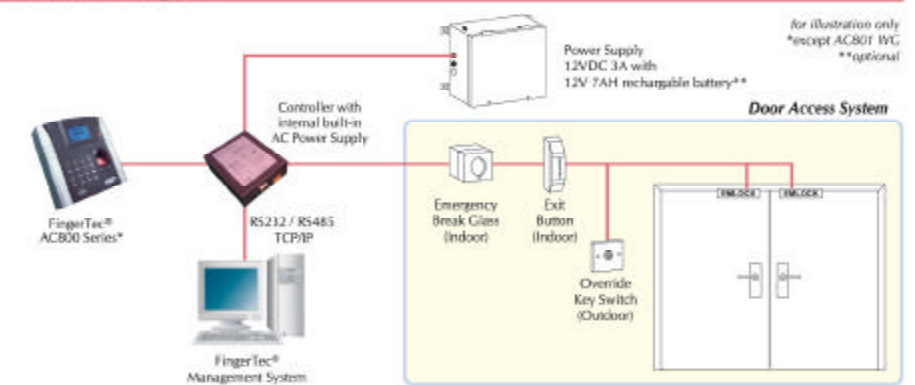

FINGERTEC

Model: AC801 / AC802 / AC803 / AC801 WG

Fingerprint Door Access & Time Attendance System

FINGERTEC AC800 series is a fingerprint reader that combines door access control system and time clocking system, designed to safeguard your company as well as to improve your employee's discipline and productivity.

FINGERTEC AC800 series is definitely the perfect choice for today's business operations!

[FEATURES & BENEFITS]

- Ⓢ Manage one-to-many (1:N) identifications of 1000 templates (AC801), 1500 templates (AC802) and 2800 templates (AC803)
- Ⓢ Allow a maximum of 10 fingerprints enrollment per user
- Ⓢ Allow 360° rotation fingerprint placement
- Ⓢ Possess storage capacity of 30,000 (AC801), 100,000 (AC802) and 120,000 (AC803) transactions
- Ⓢ Offer easy enrollment and fast clocking system
- Ⓢ Equipped with built-in doorbell, voice greeting and door access system to ease operation
- Ⓢ Enable transactions download via RS232, RS485 or TCP/IP
- Ⓢ Complete with straightforward Windows based management software and built-in standard time and attendance features
- Ⓢ Improve management of human resources

One finger solves it all

Fingerprint Door Access & Time Attendance System

Model: AC801 / AC802 / AC803 / AC801 WG

One finger solves it all

[LAYOUT PLAN]

System Communication

Installation Diagram

[SPECIFICATIONS]